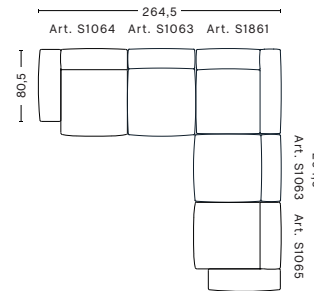

W319,5 x D80,5/127,5 x H37/67 cm

FABRIC GROUPS 1 / Linara, Olavi **2 /** Steelcut, Steelcut Trio, Hero, San, Melange Nap, Pine, Lola, Ruskin **3 /** Divina, Divina Melange, Divina MD, Rime, Tonus Meadow, Tonus, Roden **4 /** Hallingdal, Compound, Forest Nap, Lila, Raas **5 /** Sunniva, Coda, Sierra, California, Twill Weave **6 /** Silk

HAY

MAGS SOFT SOFA, COMBINATIONS / CORNER

102152 / CORNER COMB. 1
LEFT LOW ARMREST

Upholstery	DKK
Fabric group 1	28.595
Fabric group 2	29.045
Fabric group 3	29.695
Fabric group 4	30.345
Fabric group 5	41.945
Fabric group 6	61.545

W264,5/264,5 x D264,5/80,5 x H37/67 cm

102155 / CORNER COMB. 1
RIGHT LOW ARMREST

Upholstery	DKK
Fabric group 1	28.595
Fabric group 2	29.045
Fabric group 3	29.695
Fabric group 4	30.345
Fabric group 5	41.945
Fabric group 6	61.545