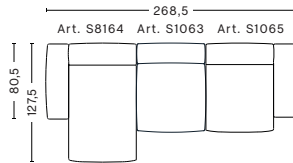

MAGS SOFT SOFA, COMBINATIONS / 3 SEATER

106333 / 3 SEATER COMB. 9
LEFT LOW ARMREST

Upholstery	DKK
Fabric group 1	18.197
Fabric group 2	18.347
Fabric group 3	18.697
Fabric group 4	19.047
Fabric group 5	26.347
Fabric group 6	38.797

W304 x D80,5/127,5 x H37/67 cm