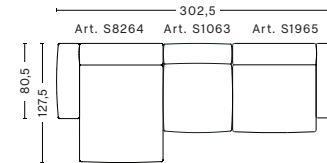

106335 / 3 SEATER COMB. 10
LEFT LOW ARMREST

Upholstery	DKK
Fabric group 1	21.397
Fabric group 2	21.547
Fabric group 3	21.897
Fabric group 4	22.247
Fabric group 5	30.547
Fabric group 6	46.297

W302,5 x D80,5/127,5 x H37/67 cm