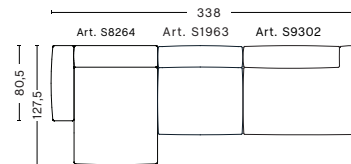

102150 / 3 SEATER COMB. 5
LEFT LOW ARMREST

Upholstery	DKK
Fabric group 1	22.597
Fabric group 2	22.897
Fabric group 3	23.297
Fabric group 4	23.697
Fabric group 5	31.997
Fabric group 6	47.647

W338 x D80,5/127,5 x H37/67 cm