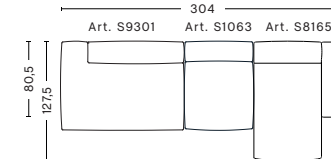

102147 / 3 SEATER COMB. 3
RIGHT LOW ARMREST

Upholstery	DKK
Fabric group 1	19.297
Fabric group 2	19.597
Fabric group 3	19.997
Fabric group 4	20.397
Fabric group 5	27.897
Fabric group 6	41.297

W304 x D80,5/127,5 x H37/67 cm