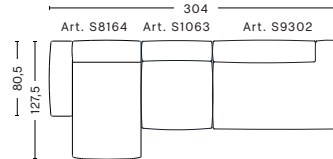

W246,5 x D80,5/127,5 x H37/67 cm

FABRIC GROUPS 1 / Linara, Olavi **2 /** Steelcut, Steelcut Trio, Hero, San, Melange Nap, Pine, Lola, Ruskin **3 /** Divina, Divina Melange, Divina MD, Rime, Tonus Meadow, Tonus, Roden **4 /** Hallingdal, Compound, Forest Nap, Lila, Raas **5 /** Sunniva, Coda, Sierra, California, Twill Weave **6 /** Silk

W268,5 x D80,5/95,5 x H37/67 cm

102146 / 3 SEATER COMB. 3
LEFT LOW ARMREST

Upholstery	DKK
Fabric group 1	19.297
Fabric group 2	19.597
Fabric group 3	19.997
Fabric group 4	20.397
Fabric group 5	27.897
Fabric group 6	41.297