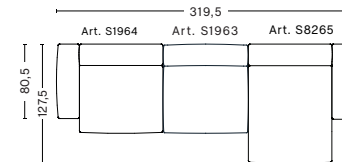

106338 / 3 SEATER COMB. 11
RIGHT LOW ARMREST

Upholstery	DKK
Fabric group 1	23.097
Fabric group 2	23.247
Fabric group 3	23.597
Fabric group 4	23.947
Fabric group 5	33.047
Fabric group 6	51.047

W319,5 x D80,5/127,5 x H37/67 cm

FABRIC GROUPS 1 / Linara, Olavi **2 /** Steelcut, Steelcut Trio, Hero, San, Melange Nap, Pine, Lola, Ruskin **3 /** Divina, Divina Melange, Divina MD, Rime, Tonus Meadow, Tonus, Roden **4 /** Hallingdal, Compound, Forest Nap, Lila, Raas **5 /** Sunniva, Coda, Sierra, California, Twill Weave **6 /** Silk

HAY