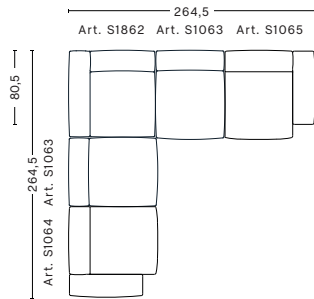

MAGS SOFT SOFA, COMBINATIONS / CORNER

102152 / CORNER COMB. 1
LEFT LOW ARMREST

Upholstery	DKK
Fabric group 1	28.595
Fabric group 2	29.045
Fabric group 3	29.695
Fabric group 4	30.345
Fabric group 5	41.945
Fabric group 6	61.545

W264,5/264,5 x D264,5/80,5 x H37/67 cm