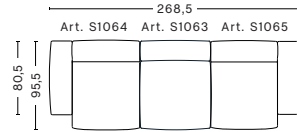

MAGS SOFT SOFA, COMBINATIONS / 3 SEATER

102139 / 3 SEATER COMB. 1
LOW ARMREST

Upholstery	DKK
Fabric group 1	17.097
Fabric group 2	17.247
Fabric group 3	17.597
Fabric group 4	17.947
Fabric group 5	25.047
Fabric group 6	36.547

W268,5 x D80,5/95,5 x H37/67 cm