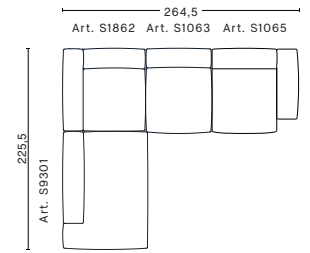

W264,5/264,5 x D264,5/80,5 x H37/67 cm

102155 / CORNER COMB. 1
RIGHT LOW ARMREST

Upholstery	DKK
Fabric group 1	28.595
Fabric group 2	29.045
Fabric group 3	29.695
Fabric group 4	30.345
Fabric group 5	41.945
Fabric group 6	61.545

W264,5/264,5 x D264,5/80,5 x H37/67 cm

102153 / CORNER COMB. 2
LEFT LOW ARMREST

Upholstery	DKK
Fabric group 1	24.796
Fabric group 2	25.246
Fabric group 3	25.796
Fabric group 4	26.346
Fabric group 5	36.646
Fabric group 6	54.396