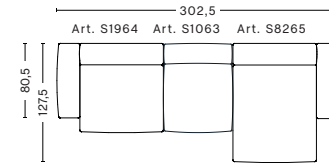

106336 / 3 SEATER COMB. 10
RIGHT LOW ARMREST

Upholstery	DKK
Fabric group 1	21.397
Fabric group 2	21.547
Fabric group 3	21.897
Fabric group 4	22.247
Fabric group 5	30.547
Fabric group 6	46.297

W302,5 x D80,5/127,5 x H37/67 cm