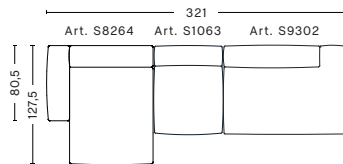

W268,5 x D80,5/95,5 x H37/67 cm

102146 / 3 SEATER COMB. 3
LEFT LOW ARMREST

Upholstery	DKK
Fabric group 1	19.297
Fabric group 2	19.597
Fabric group 3	19.997
Fabric group 4	20.397
Fabric group 5	27.897
Fabric group 6	41.297

W304 x D80,5/127,5 x H37/67 cm

102147 / 3 SEATER COMB. 3
RIGHT LOW ARMREST

Upholstery	DKK
Fabric group 1	19.297
Fabric group 2	19.597
Fabric group 3	19.997
Fabric group 4	20.397
Fabric group 5	27.897
Fabric group 6	41.297

W304 x D80,5/127,5 x H37/67 cm

102148 / 3 SEATER COMB. 4
LEFT LOW ARMREST

Upholstery	DKK
Fabric group 1	20.897
Fabric group 2	21.197
Fabric group 3	21.597
Fabric group 4	21.997
Fabric group 5	29.497
Fabric group 6	42.897