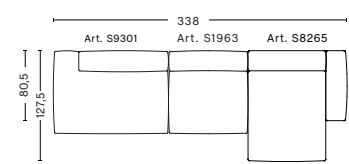

102151 / 3 SEATER COMB. 5
RIGHT LOW ARMREST

Upholstery	DKK
Fabric group 1	22.597
Fabric group 2	22.897
Fabric group 3	23.297
Fabric group 4	23.697
Fabric group 5	31.997
Fabric group 6	47.647

W338 x D80,5/127,5 x H37/67 cm

FABRIC GROUPS 1 / Linara, Olavi **2 /** Steelcut, Steelcut Trio, Hero, San, Melange Nap, Pine, Lola, Ruskin **3 /** Divina, Divina Melange, Divina MD, Rime, Tonus Meadow, Tonus, Roden **4 /** Hallingdal, Compound, Forest Nap, Lila, Raas **5 /** Sunniva, Coda, Sierra, California, Twill Weave **6 /** Silk

HAY