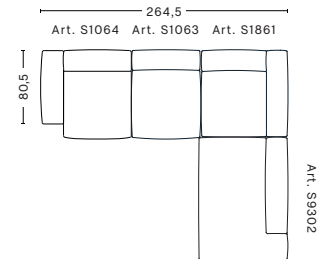

W264,5/264,5 x D264,5/80,5 x H37/67 cm

102155 / CORNER COMB. 1
RIGHT LOW ARMREST

Upholstery	DKK
Fabric group 1	28.595
Fabric group 2	29.045
Fabric group 3	29.695
Fabric group 4	30.345
Fabric group 5	41.945
Fabric group 6	61.545

W264,5/264,5 x D264,5/80,5 x H37/67 cm

102153 / CORNER COMB. 2
LEFT LOW ARMREST

Upholstery	DKK
Fabric group 1	24.796
Fabric group 2	25.246
Fabric group 3	25.796
Fabric group 4	26.346
Fabric group 5	36.646
Fabric group 6	54.396

W264,5/225,5 x D225,5/80,5 x H37/67 cm

102154 / CORNER COMB. 2
RIGHT LOW ARMREST

Upholstery	DKK
Fabric group 1	24.796
Fabric group 2	25.246
Fabric group 3	25.796
Fabric group 4	26.346
Fabric group 5	36.646
Fabric group 6	54.396