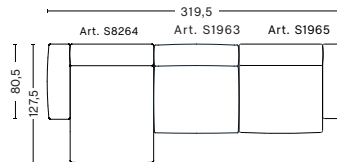

106337 / 3 SEATER COMB. 11
LEFT LOW ARMREST

Upholstery	DKK
Fabric group 1	23.097
Fabric group 2	23.247
Fabric group 3	23.597
Fabric group 4	23.947
Fabric group 5	33.047
Fabric group 6	51.047

W319,5 x D80,5/127,5 x H37/67 cm