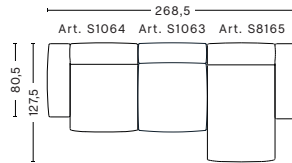

106334 / 3 SEATER COMB. 9
RIGHT LOW ARMREST

Upholstery	DKK
Fabric group 1	18.197
Fabric group 2	18.347
Fabric group 3	18.697
Fabric group 4	19.047
Fabric group 5	26.347
Fabric group 6	38.797

W304 x D80,5/127,5 x H37/67 cm